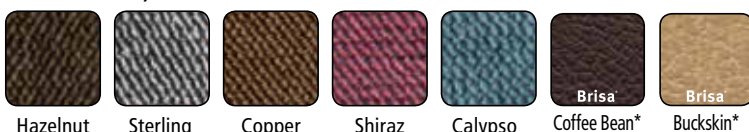

**NEW! MaxiComfort Power Cloud**  
PR512 shown in Coffee Bean Brisa®

**Quick Ship Fabrics for PR512**  
Hazelnut, Sterling, Copper, Shiraz & Calypso. Brisa® Buckskin & Brisa® Coffee Bean (Upcharge applies).

**The Cloud™ PR510-SME and PR510-MLA** feature our custom bucket seat and plush comfort backrest.

**MaxiComfort Cloud SME**  
PR510-SME shown in Calypso

**Quick Ship Fabrics for PR510-SME**  
Hazelnut, Sterling, Copper, Shiraz & Calypso

**MaxiComfort Cloud**  
PR510-MLA shown in Hazelnut

**Quick Ship Fabrics for PR510-MLA**  
Hazelnut, Sterling, Copper, Shiraz & Calypso. Brisa® Buckskin & Brisa® Coffee Bean (Upcharge applies).

**Cloud PR510, PR512 and Relaxer PR756 Fabrics**

### CAMBRIDGE & WILLIAMSBURG FABRICS

Hazelnut    Sterling    Copper    Calypso    Shiraz

*Please view fabric colors in person for accuracy.*