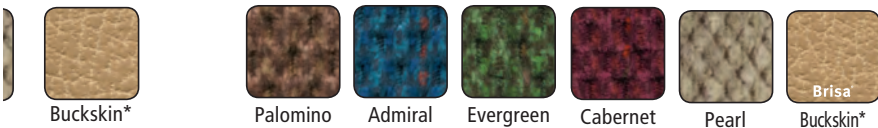

### DayDreamer™ PR630 Fabrics

Hazelnut Calypso Shiraz Brisa® Coffee Bean\*

### MaxiComforter Fabrics

Palomino Admiral Evergreen Cabernet Pearl

 = pocketed coil spring seat std.

**Cirrus**  
PR508M shown in Pearl

The Cirrus™ offers a special pocketed coil seating system. The full chaise seat is supported by 49 individual pocketed coils delivering excellent support and comfort.

**Quick Ship for PR508M:** Palomino, Admiral, Pearl, and Brisa® Buckskin\* (upcharge applies).

**MaxiComforter Medium**  
PR505M shown in Admiral

**MaxiComforter Large**  
PR505L shown in Cabernet

**Quick Ship Fabrics for PR505M:** Palomino, Admiral, Evergreen, Cabernet, & Pearl. Brisa® Buckskin\* & Brisa® Coffee Bean\* (upcharge applies).

**Quick Ship for PR505L:** Palomino, Admiral & Cabernet.

**Cirrus Fabrics**

Buckskin\*

Palomino

Admiral

Evergreen

Cabernet

Pearl