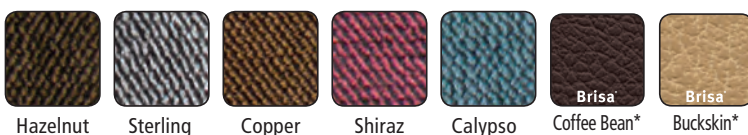

Cloud PR510 and Relaxer PR756 Fabrics